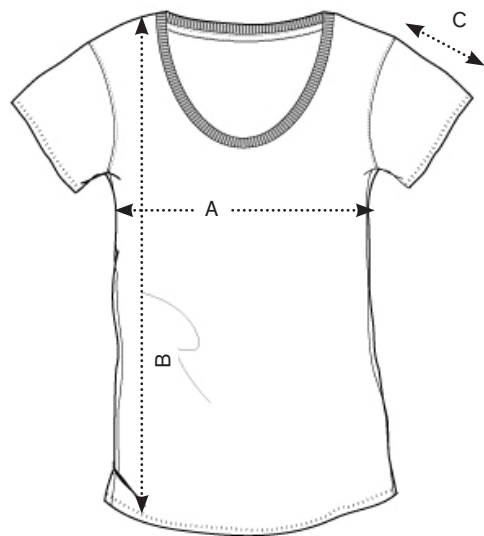

FRONT

BACK

SIZES		XS	S	M	L	XL	XXL
A	Half Chest 2,5cm below armhole	42	44,5	47	50	53	56
B	Body Length (from HPS)	61,5	63,6	65,8	67,8	69,8	71,8
C	Sleeve length	11,8	12,5	13,3	13,8	14,3	14,8

FRONT

BACK

SIZES	XXS	XS	S	M	L	XL	XXL
European Size	32	34	36	38	40	42	44
USA sizes	2	4	6	8	10	12	14
UK sizes	4	6	8	10	12	14	16

The translation between the countries size equivalence is for indication and can depend on the style. Refer you to the measures to be sure that it's the good size.